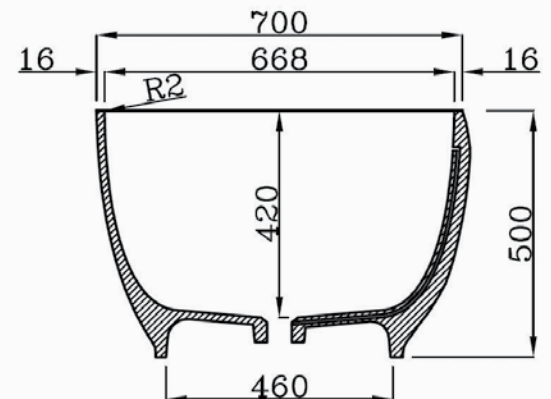

Element	Art.	Width	Height	Depth	Mat tecnoril	Polished Tecnoril
tecnoril-made bathtub	MT10	170	50	70	Avail.	Avail.

weight- 95 kilos, water capacity- 300 lt, overflow drainer – included

surcharge for kit that includes piletta click/clack 1,5”, cover-same color of the bathtub, syphon and connections Art. MT20K € XX