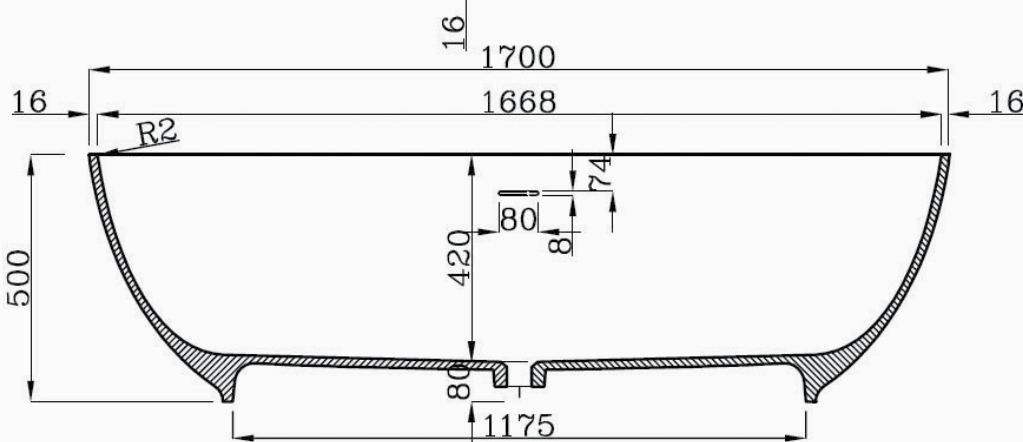

Element	Art.	Width	Height	Depth	Mat tecnoril	Polished Tecnoril
tecnoril-made bathtub	MT10	170	50	70	Avail.	Avail.

weight- 95 kilos, water capacity- 300 lt, overflow drainer – included

surcharge for kit that includes piletta click/clack 1,5”, cover-same color of the bathtub, syphon and connections Art. MT20K € XX