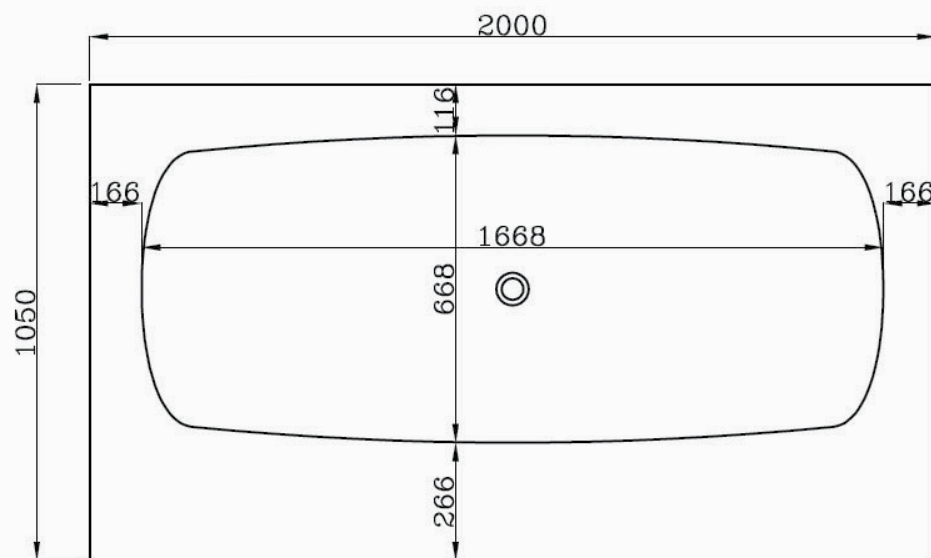

Element	Art.	Width	Height	Depth	Mat tecnoril	Polished Tecnoril
tecnoril made bathtub made-measure long sideboard ,welding incl short sideboard. welding incl	MT11	Min. 175 Max. 200	52	Min. 75 Max. 105	Avail.	Avail.
	MT11A				Avail.	Avail.
	MT11B				Avail.	Avail.

Technical scheme for bathtub Art. MT11

Kg: 125 weight- 125 kilos (sideboards incl)
capacity – 300 lt
overflow drainer – incl

surcharge for kit that includes piletta click/clack 1,5”, cover-same color of the bathtub, syphon and connections
Art. MT20K € 167