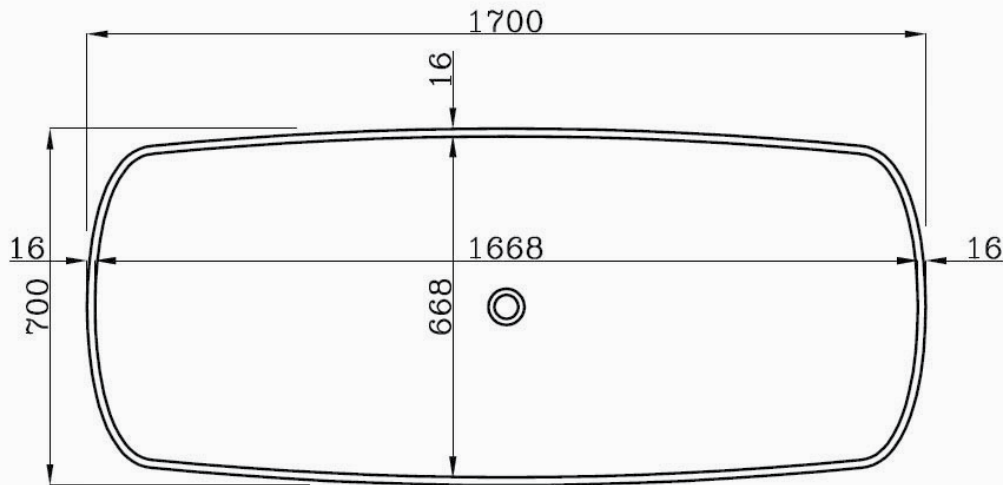

Element	Art.	Width	Height	Depth	Mat tecnoril	Polished Tecnoril
tecnoril-made bathtub	MT10	170	50	70	Avail.	Avail.

Technical scheme for bathtub Art. MT10

weight- 95 kilos, water capacity- 300 lt, overflow drainer – included

surcharge for kit that includes piletta click/clack 1,5”, cover-same color of the bathtub, syphon and connections Art. MT20K € XX